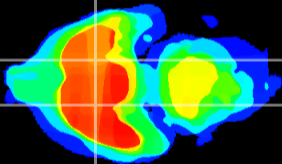

Coronal

Sagittal-R

Sagittal-L

ViBrism: CX21289
Horizontal

S0