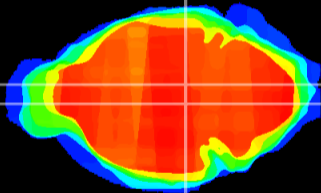

Coronal

Sagittal-R

Sagittal-L

ViBrism: CX21289
Horizontal

VTA