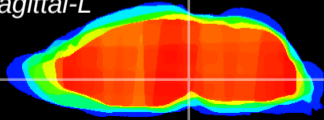

Coronal

Sagittal-R

Sagittal-L

ViBrism: CX21289
Horizontal

VTA