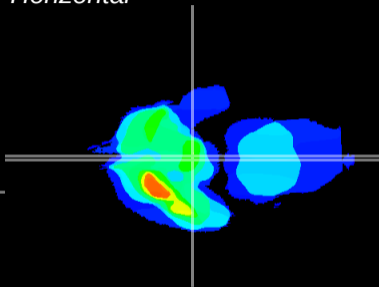

Coronal

Sagittal-R

Sagittal-L

ViBrism: CX21295
Horizontal

ME