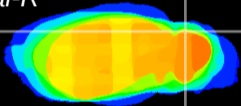

Coronal

Sagittal-R

Sagittal-L

ViBrism: CX21301
Horizontal

Cb lobe