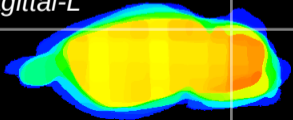

Coronal

Sagittal-R

Sagittal-L

ViBrism: CX21301
Horizontal

Cb lobe