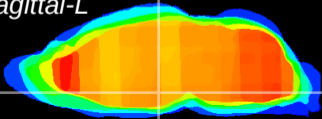

Coronal

Sagittal-R

Sagittal-L

ViBrism: CX21301
Horizontal

DM