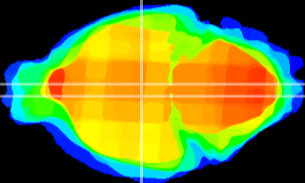

Coronal

Sagittal-R

Sagittal-L

ViBrism: CX21301
Horizontal

DM