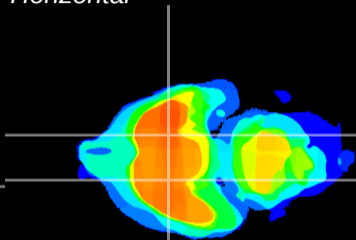

Coronal

Sagittal-R

Sagittal-L

ViBrism: CX21302
Horizontal

S0