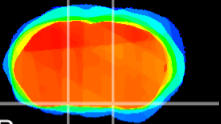

Coronal

Sagittal-R

Sagittal-L

ViBrism: CX21302
Horizontal

S0