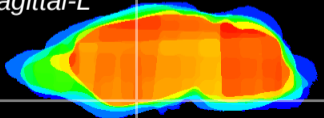

Coronal

Sagittal-R

Sagittal-L

ViBrism: CX21302
Horizontal

S0