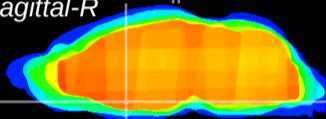

Coronal

Sagittal-R

Sagittal-L

ViBrism: CX21307
Horizontal

MPA