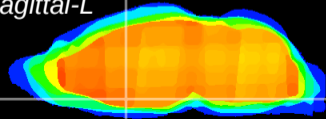

Coronal

Sagittal-R

Sagittal-L

ViBrism: CX21307
Horizontal

MPA