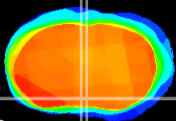

Coronal

Sagittal-R

Sagittal-L

ViBrism: CX21307
Horizontal

MPA