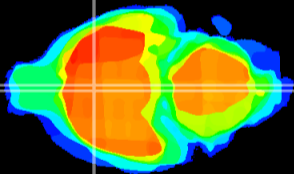

Coronal

Sagittal-R

Sagittal-L

ViBrism: CX21307
Horizontal

MPA