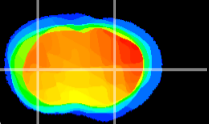

Coronal

Sagittal-R

Sagittal-L

ViBris: CX21308
Horizontal

CPU lateral