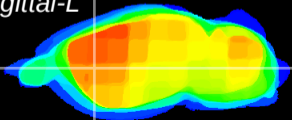

Coronal

Sagittal-R

Sagittal-L

ViBris: CX21308
Horizontal

CPU lateral