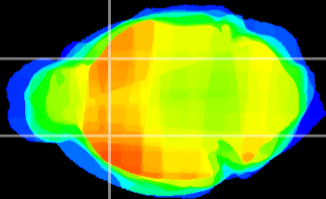

Coronal

Sagittal-R

Sagittal-L

ViBris: CX21308
Horizontal

CPU lateral