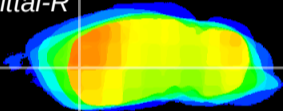

Coronal

Sagittal-R

Sagittal-L

ViBris: CX21308
Horizontal

CPU lateral