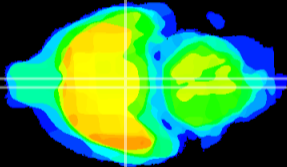

Coronal

Sagittal-R

Sagittal-L

ViBrism: CX21309
Horizontal

VMH