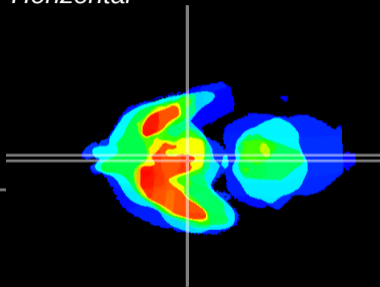

Coronal

Sagittal-R

Sagittal-L

ViBrism: CX21311
Horizontal

Arc