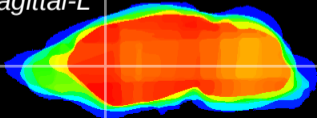

Coronal

Sagittal-R

Sagittal-L

ViBrism: CX21311
Horizontal

CPU medial