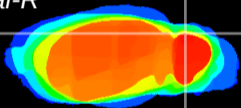

Coronal

Sagittal-R

Sagittal-L

ViBrism: CX21319
Horizontal

Cb lobe