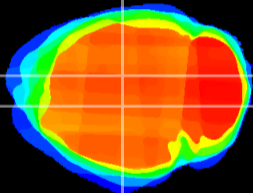

Coronal

Sagittal-R

Sagittal-L

ViBrism: CX21319
Horizontal

DG