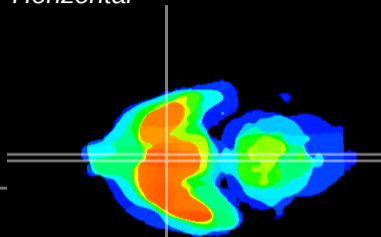

Coronal

Sagittal-R

Sagittal-L

ViBriSM: CX21321
Horizontal

SCN