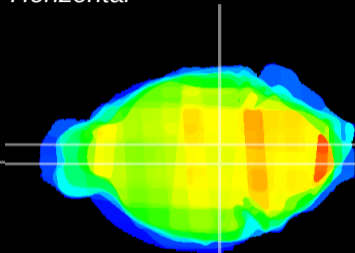

Coronal

Sagittal-R

Sagittal-L

ViBrism: CX21322
Horizontal

VTA