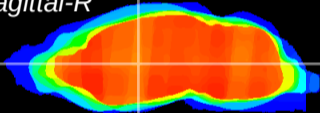

Coronal

Sagittal-R

Sagittal-L

ViBrism: CX21325
Horizontal

VA/VL