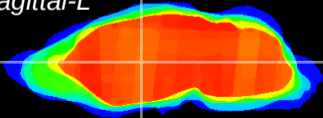

Coronal

Sagittal-R

Sagittal-L

ViBrism: CX21325
Horizontal

VA/VL