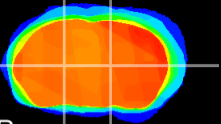

Coronal

Sagittal-R

Sagittal-L

ViBrism: CX21325
Horizontal

VA/VL