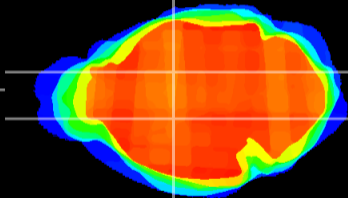

Coronal

Sagittal-R

Sagittal-L

ViBrism: CX21325
Horizontal

VA/VL