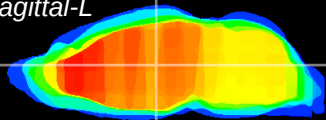

Coronal

Sagittal-R

Sagittal-L

ViBrism: CX21329
Horizontal

MD