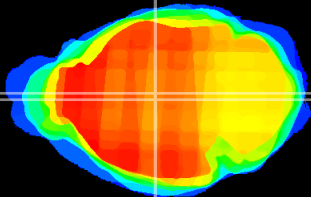

Coronal

Sagittal-R

Sagittal-L

ViBrism: CX21329
Horizontal

MD