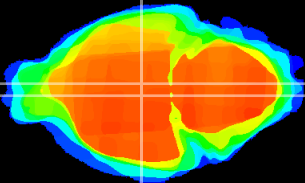

Coronal

Sagittal-R

Sagittal-L

ViBrism: CX21330
Horizontal

DM