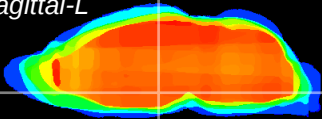

Coronal

Sagittal-R

Sagittal-L

ViBrism: CX21330
Horizontal

DM