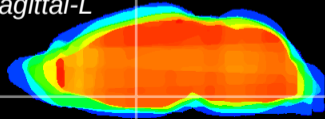

Coronal

Sagittal-R

Sagittal-L

ViBriSm: CX21330
Horizontal

SPa dorsal