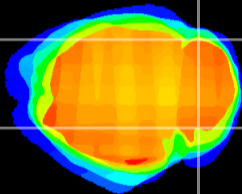

Coronal

Sagittal-R

Sagittal-L

ViBrism: CX21334
Horizontal

Cb lobe