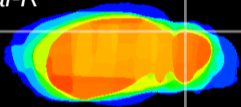

Coronal

Sagittal-R

Sagittal-L

ViBrism: CX21334
Horizontal

Cb lobe