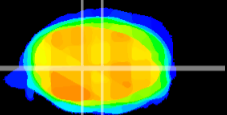

Coronal

Sagittal-R

Sagittal-L

ViBrism: CX21338
Horizontal

MVe