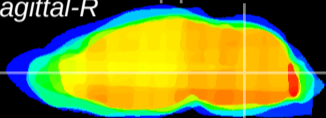

Coronal

Sagittal-R

Sagittal-L

ViBrism: CX21338
Horizontal

MVe