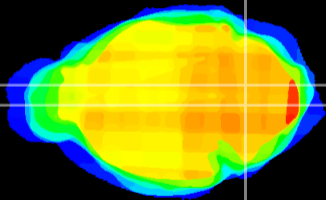

Coronal

Sagittal-R

Sagittal-L

ViBrism: CX21338
Horizontal

MVe