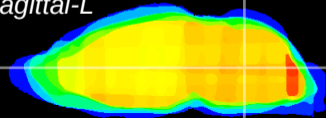

Coronal

Sagittal-R

Sagittal-L

ViBrism: CX21338
Horizontal

MVe