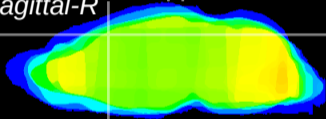

Coronal

Sagittal-R

Sagittal-L

ViBrism: CX21341  
Horizontal

Cx motor