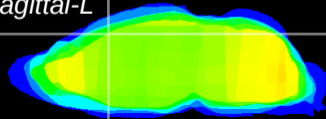

Coronal

Sagittal-R

Sagittal-L

ViBrism: CX21341  
Horizontal

Cx motor