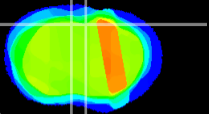

Coronal

Sagittal-R

Sagittal-L

ViBrism: CX21341  
Horizontal

Cx motor