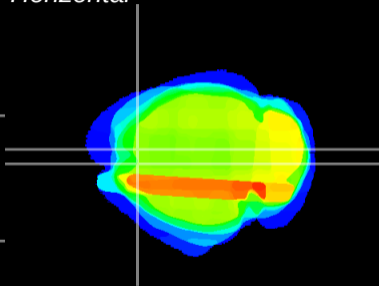

Coronal

Sagittal-R

Sagittal-L

ViBrism: CX21341  
Horizontal

Cx motor