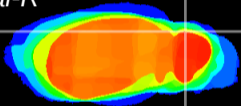

Coronal

Sagittal-R

Sagittal-L

ViBrism: CX21345
Horizontal

Cb lobe