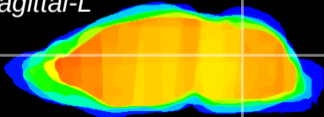

Coronal

Sagittal-R

Sagittal-L

ViBrism: CX21346
Horizontal

Cb nucleus