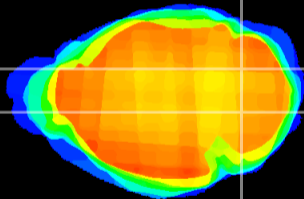

Coronal

Sagittal-R

Sagittal-L

ViBrism: CX21346
Horizontal

Cb nucleus