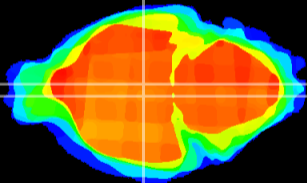

Coronal

Sagittal-R

Sagittal-L

ViBrism: CX21349
Horizontal

DM