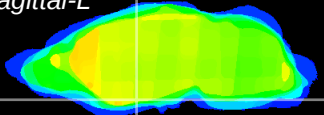

Coronal

Sagittal-R

Sagittal-L

ViBriSM: CX21350
Horizontal

S0