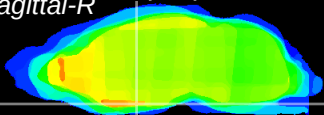

Coronal

Sagittal-R

Sagittal-L

ViBriSM: CX21350
Horizontal

S0