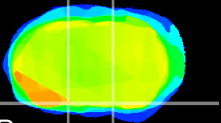

Coronal

Sagittal-R

Sagittal-L

ViBriSM: CX21350
Horizontal

S0