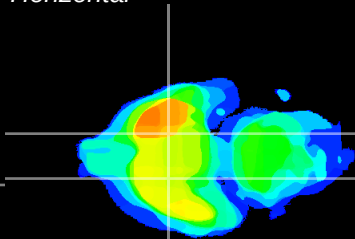

Coronal

Sagittal-R

Sagittal-L

ViBriSM: CX21350
Horizontal

S0