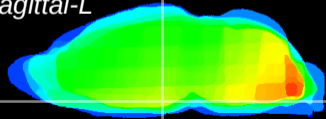

Coronal

Sagittal-R

Sagittal-L

ViBrism: CX21356
Horizontal

VMH