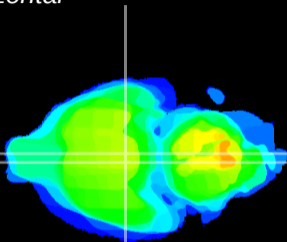

Coronal

Sagittal-R

Sagittal-L

ViBrism: CX21356
Horizontal

VMH