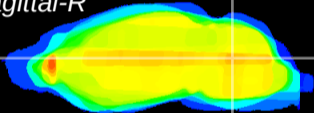

Coronal

Sagittal-R

Sagittal-L

ViBrism: CX21358
Horizontal

Cb nucleus