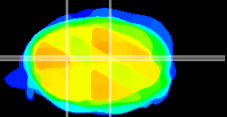

Coronal

Sagittal-R

Sagittal-L

ViBrism: CX21358
Horizontal

Cb nucleus