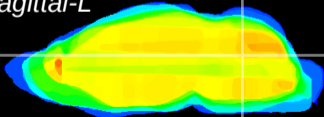

Coronal

Sagittal-R

Sagittal-L

ViBrism: CX21358
Horizontal

Cb nucleus