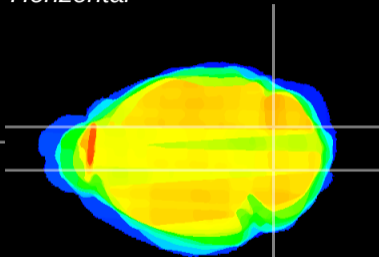

Coronal

Sagittal-R

Sagittal-L

ViBrism: CX21358
Horizontal

Cb nucleus