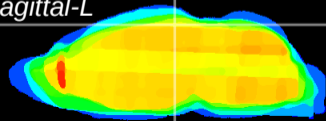

Coronal

Sagittal-R

Sagittal-L

ViBrism: CX21358
Horizontal

RS