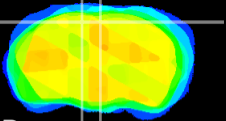

Coronal

Sagittal-R

Sagittal-L

ViBrism: CX21358
Horizontal

RS