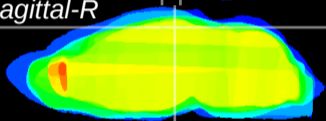

Coronal

Sagittal-R

Sagittal-L

ViBrism: CX21358
Horizontal

RS