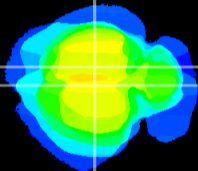

Coronal

Sagittal-R

Sagittal-L

ViBrism: CX21358
Horizontal

RS