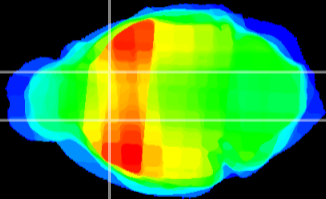

Coronal

Sagittal-R

Sagittal-L

ViBriSM: CX21359
Horizontal

CPU medial