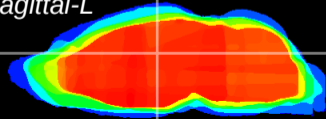

Coronal

Sagittal-R

Sagittal-L

ViBrism: CX21365
Horizontal

Hb