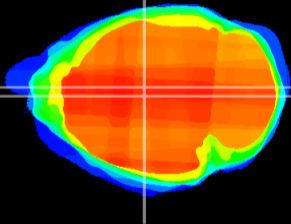

Coronal

Sagittal-R

Sagittal-L

ViBrism: CX21365
Horizontal

Hb