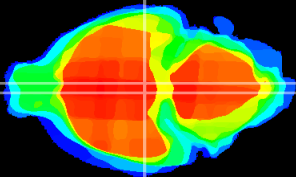

Coronal

Sagittal-R

Sagittal-L

ViBrism: CX21365
Horizontal

M