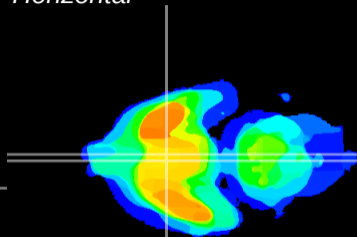

Coronal

Sagittal-R

Sagittal-L

ViBrism: CX21367
Horizontal

SCN