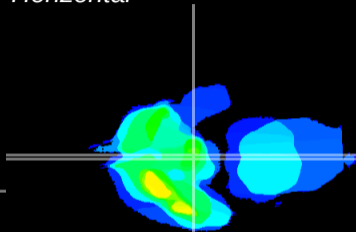

*Coronal*

*Sagittal-R*

*Sagittal-L*

ViBrism: CX21371  
*Horizontal*

ME