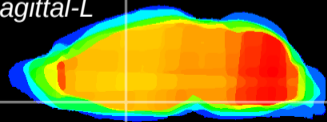

Coronal

Sagittal-R

Sagittal-L

ViBrism: CX21371
Horizontal

MPA