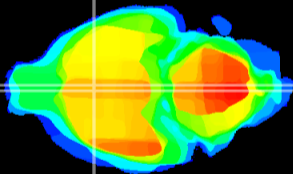

Coronal

Sagittal-R

Sagittal-L

ViBrism: CX21371
Horizontal

MPA