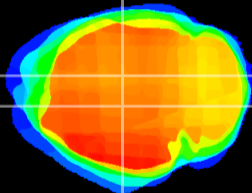

Coronal

Sagittal-R

Sagittal-L

ViBrism: CX21372
Horizontal

DG