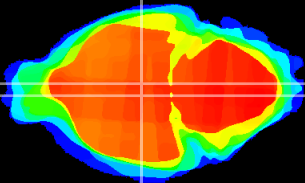

Coronal

Sagittal-R

Sagittal-L

ViBrism: CX21373
Horizontal

DM