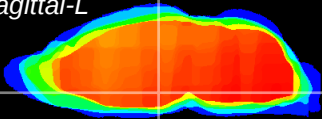

Coronal

Sagittal-R

Sagittal-L

ViBrism: CX21373
Horizontal

DM