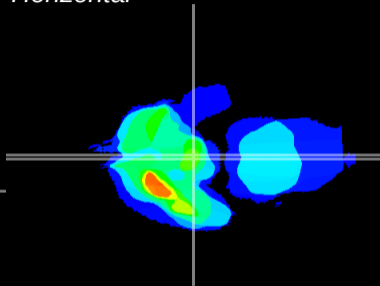

Coronal

Sagittal-R

Sagittal-L

ViBrism: CX21373
Horizontal

ME