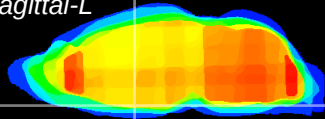

Coronal

Sagittal-R

Sagittal-L

ViBrism: CX21376
Horizontal

SCN