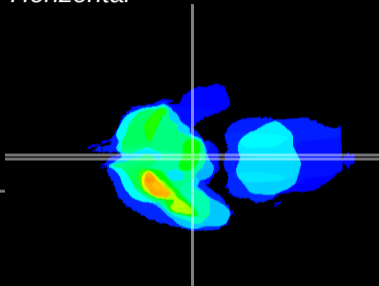

Coronal

Sagittal-R

Sagittal-L

ViBrism: CX21377
Horizontal

ME