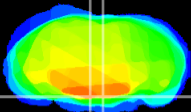

Coronal

Sagittal-R

Sagittal-L

ViBrism: CX21382
Horizontal

Pn