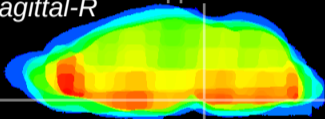

Coronal

Sagittal-R

Sagittal-L

ViBrism: CX21382
Horizontal

Pn