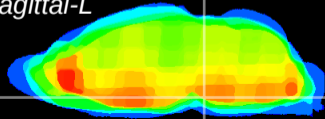

Coronal

Sagittal-R

Sagittal-L

ViBrism: CX21382
Horizontal

Pn