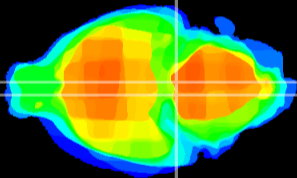

Coronal

Sagittal-R

Sagittal-L

ViBrism: CX21382
Horizontal

Pn