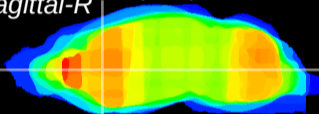

Coronal

Sagittal-R

Sagittal-L

ViBris: CX21383
Horizontal

CPU medial