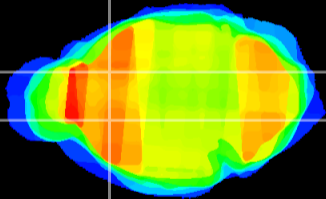

Coronal

Sagittal-R

Sagittal-L

ViBris: CX21383
Horizontal

CPU medial