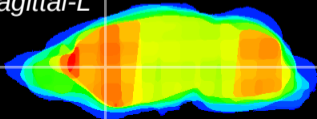

Coronal

Sagittal-R

Sagittal-L

ViBris: CX21383
Horizontal

CPU medial