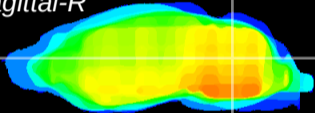

Coronal

Sagittal-R

Sagittal-L

ViBrism: CX21384
Horizontal

Cb nucleus