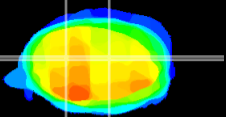

Coronal

Sagittal-R

Sagittal-L

ViBrism: CX21384
Horizontal

Cb nucleus