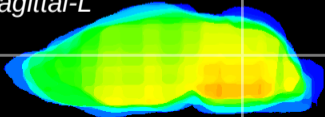

Coronal

Sagittal-R

Sagittal-L

ViBrism: CX21384
Horizontal

Cb nucleus