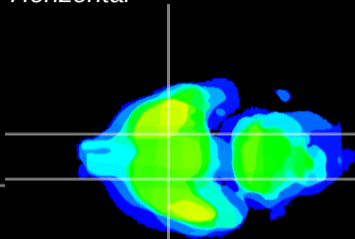

Coronal

Sagittal-R

Sagittal-L

ViBrism: CX21387  
Horizontal

S0