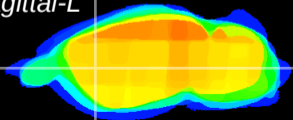

*Coronal*

*Sagittal-R*

*Sagittal-L*

ViBrism: CX21392  
*Horizontal*

CPU lateral