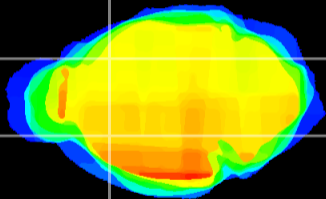

*Coronal*

*Sagittal-R*

*Sagittal-L*

ViBrism: CX21392  
*Horizontal*

CPU lateral