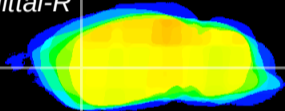

*Coronal*

*Sagittal-R*

*Sagittal-L*

ViBrism: CX21392  
*Horizontal*

CPU lateral