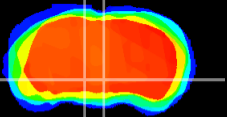

Coronal

Sagittal-R

Sagittal-L

ViBrism: CX21393
Horizontal

VTA