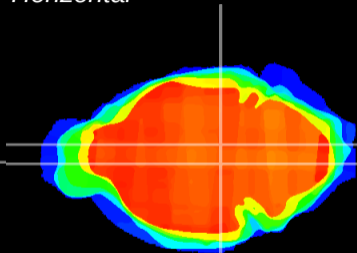

Coronal

Sagittal-R

Sagittal-L

ViBrism: CX21393
Horizontal

VTA