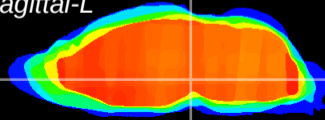

Coronal

Sagittal-R

Sagittal-L

ViBrism: CX21393
Horizontal

VTA