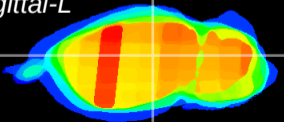

Coronal

Sagittal-R

Sagittal-L

ViBrism: CX21394
Horizontal

LG