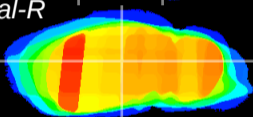

Coronal

Sagittal-R

Sagittal-L

ViBrism: CX21394
Horizontal

LG