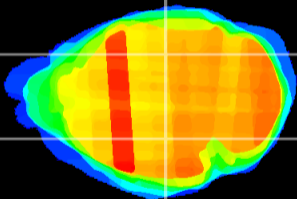

Coronal

Sagittal-R

Sagittal-L

ViBrism: CX21394
Horizontal

LG