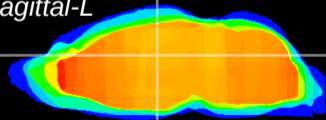

Coronal

Sagittal-R

Sagittal-L

ViBrism: CX21407
Horizontal

Hb