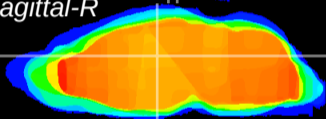

Coronal

Sagittal-R

Sagittal-L

ViBrism: CX21407
Horizontal

Hb