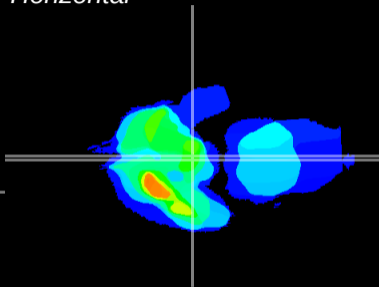

Coronal

Sagittal-R

Sagittal-L

ViBrism: CX21407
Horizontal

ME