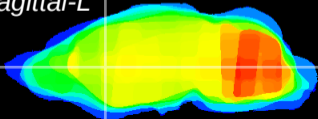

Coronal

Sagittal-R

Sagittal-L

ViBrism: CX21409
Horizontal

CPU medial